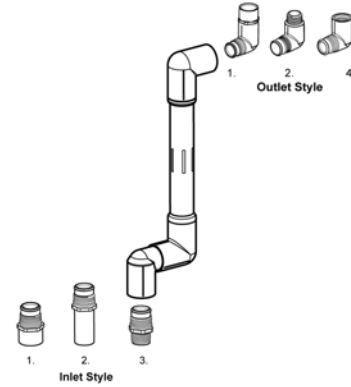

Turf & Irrigation Turf Swivel Joints

Complete Factory Assembly. Available in sizes 1/2", 3/4" and 1" with the following Lay Length Options:

8" = 8L
12" = 12L
15" = 15L
19" = 19L

Choice of the following Inlet & Outlet Options:

Inlet Code

1 = Socket
2 = Spigot
3 = Mipt

Outlet Code

1 = Socket
2 = Mipt
4 = FIPT

To complete part no., specify:
Inlet style: 1, 2, or 3
Outlet style: 1, 2, or 4
Example: To order a 1/2" 3-ElI Turf Swivel Joint with an 8" lay length, a Spigot inlet and an FIPT outlet, the part number is: ST5 24 .208

3-ElI Turf Swivel Joint

4-ElI Turf Swivel Joint

Turf Swivel Joints

| Part Number | Size | Std Pk | Mstr Ctn | Disc Code | Price Each |
|-------------|------|--------|----------|-----------|------------|
|-------------|------|--------|----------|-----------|------------|