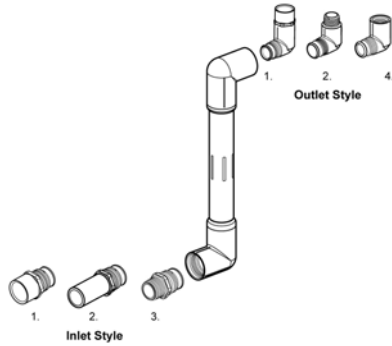

Turf & Irrigation Turf Swivel Joints

Complete Factory Assembly. Available in sizes 1/2", 3/4" and 1" with the following Lay Length Options:

8" = 8L
12" = 12L
15" = 15L
19" = 19L

Choice of the following Inlet & Outlet Options:

Inlet Code

1 = Socket
2 = Spigot
3 = Mipt

Outlet Code

1 = Socket
2 = Mipt
4 = FIPT

To complete part no., specify:
Inlet style: 1, 2, or 3
Outlet style: 1, 2, or 4
Example: To order a 1/2" 3-ElI Turf Swivel Joint with an 8" lay length, a Spigot inlet and an FIPT outlet, the part number is: ST5 24 .208

3-ElI Turf Swivel Joint

4-ElI Turf Swivel Joint

Turf Swivel Joints

| Part Number | Size | Std Pk | Mstr Ctn | Disc Code | Price Each |
|-------------|------|--------|----------|-----------|------------|
|-------------|------|--------|----------|-----------|------------|