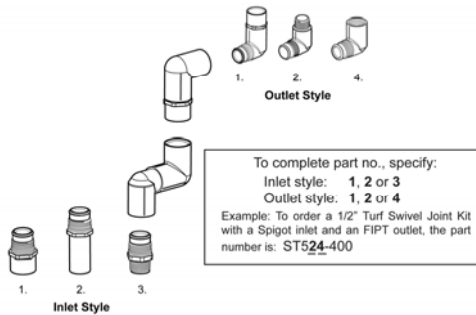

4-Elb Swivel Joint Kits

ST5_-400	1/2	10	0	030	19.78
ST7_-400	3/4	10	0	030	22.21
ST9_-400	1	10	0	030	26.80