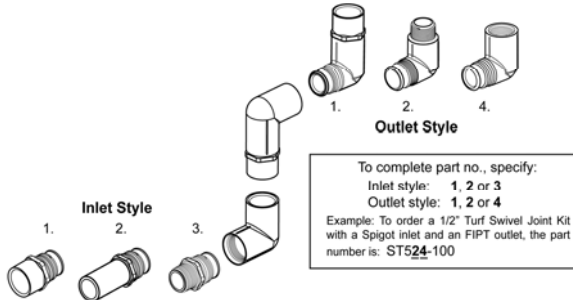

Schedule 40 Fittings & Accessories Turf Swivel Kits

3-Elb Swivel Joint Kits

Complete kit for field assembly with any length of user supplied pipe. Kit includes upper and lower Elbow assemblies with choice of the following Inlet & Outlet Options:

Inlet Code:
1 = Socket
2 = Spigot
3 = Mipt

Outlet Code:
1 = Socket
2 = Mipt
4 = Fipt

Turf Swivel Joint Kit

Part Number	Size	Std Pk	Mstr Ctn	Disc Code	Price Each
3-Elb Swivel Joint Kits					
ST5_-100	1/2	10	0	030	18.63
ST7_-100	3/4	10	0	030	21.03
ST9_-100	1	10	0	030	24.48

4-Elb Swivel Joint Kits

Complete kit for field assembly with any length of user supplied pipe. Kit includes upper and lower Elbow assemblies with choice of the following Inlet & Outlet Options:

Inlet Code:
1 = Socket
2 = Spigot
3 = Mipt