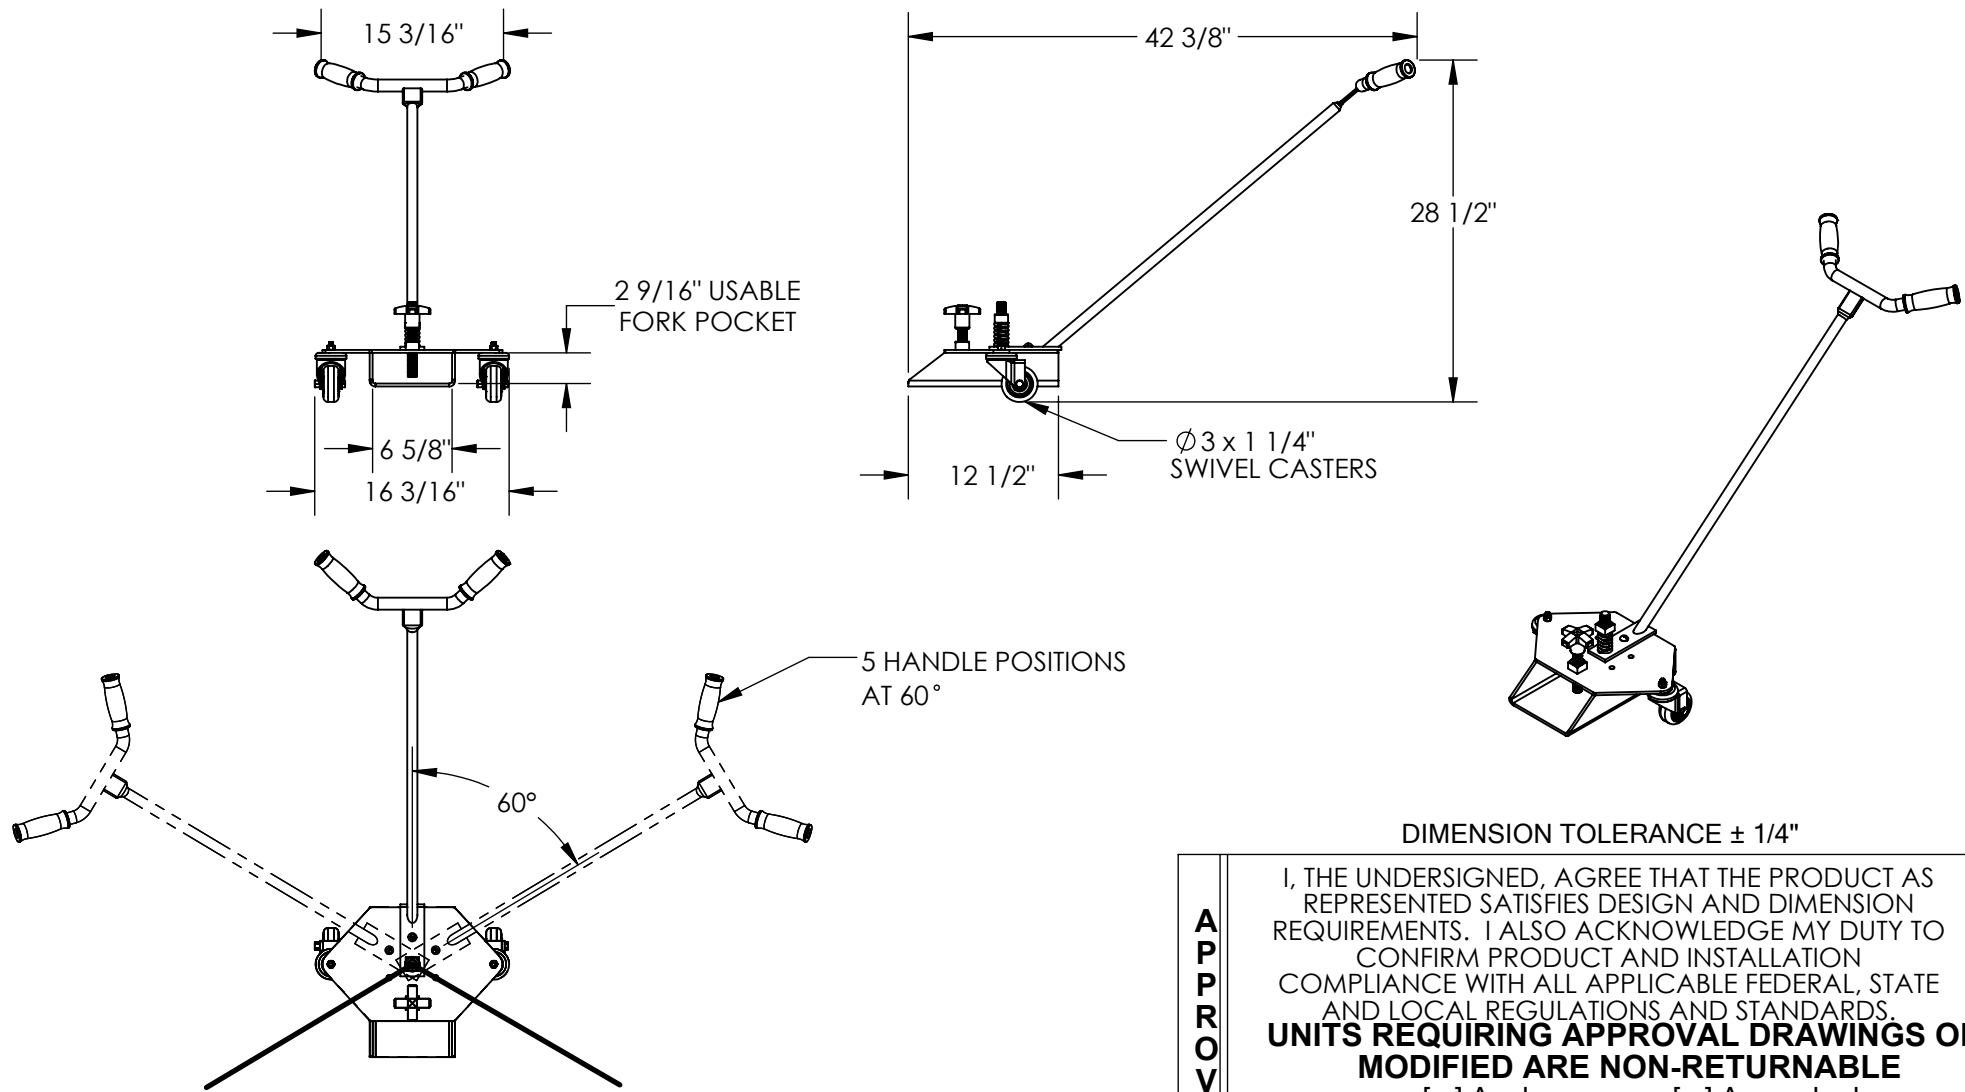

FORK TRUCK FORK CADDY - FC-29

APPROX WEIGHT: 33.79 lbs.
DOES NOT INCLUDE WEIGHT OF POWER OR PACKAGING!!!

*** ANY ADDITIONS, DELETIONS, OR OMISSIONS MUST BE CORRECTED ON THIS DRAWING AS THIS DRAWING WILL BE CONSIDERED ALL INCLUSIVE ***

ALL GRAPHICS PROVIDED ARE FOR REFERENCE ONLY. IF CERTAIN DIMENSIONS ARE CRITICAL PLEASE VERIFY THOSE DIMENSIONS WITH YOUR SALESPERSON

DIMENSION TOLERANCE ± 1/4"

STANDARD FEATURES

- MODEL NUMBER IS FC-29
- OVERALL WIDTH IS 16 3/16"
- USABLE WIDTH IS 6 5/8"
- OVERALL LENGTH IS 42 3/8"
- USABLE LENGTH IS 12 1/2"
- OVERALL HEIGHT IS 28 1/2"
- MAX CAPACITY IS 300 LBS
- TOUGH BAKED IN POWDER COAT BLUE AND YELLOW FINISH

DISTRIBUTOR'S NAME:		P.O.#
VESTIL MANUFACTURING		X
DRAWN BY: NS		DATE: 03/12/2013
REFERENCE: X		SCALE: 1:16
QUOTED LEAD TIME: X		QUOTE # X
		SALES: X
		FILE NAME: 33-007-256