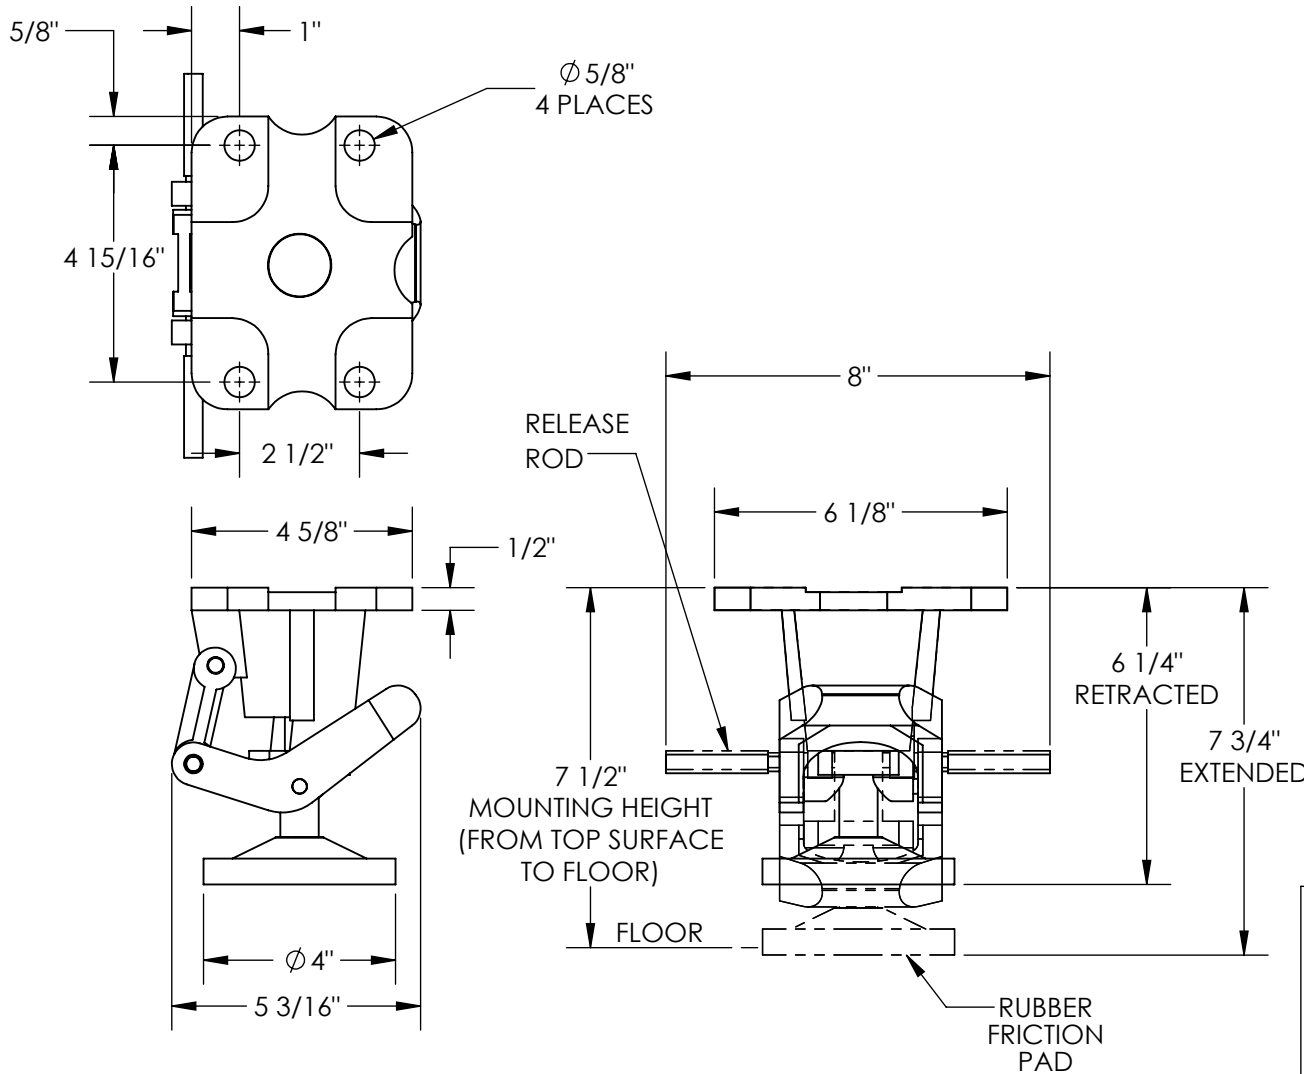

GENERAL PURPOSE FLOOR LOCK - FL-LK-7G

APPROX WEIGHT: 12.84 lbs.
DOES NOT INCLUDE WEIGHT OF POWER OR PACKAGING!!!

*** ANY ADDITIONS, DELETIONS, OR OMISSIONS MUST BE CORRECTED ON THIS DRAWING AS THIS DRAWING WILL BE CONSIDERED ALL INCLUSIVE ***

ALL GRAPHICS PROVIDED ARE FOR REFERENCE ONLY. IF CERTAIN DIMENSIONS ARE CRITICAL PLEASE VERIFY THOSE DIMENSIONS WITH YOUR SALESPERSON

DIMENSION TOLERANCE $\pm 1/4"$

I, THE UNDERSIGNED, AGREE THAT THE PRODUCT AS REPRESENTED SATISFIES DESIGN AND DIMENSION REQUIREMENTS. I ALSO ACKNOWLEDGE MY DUTY TO CONFIRM PRODUCT AND INSTALLATION COMPLIANCE WITH ALL APPLICABLE FEDERAL, STATE AND LOCAL REGULATIONS AND STANDARDS.
UNITS REQUIRING APPROVAL DRAWINGS OR MODIFIED ARE NON-RETURNABLE
☐ As drawn ☐ As marked

Signed: _____ Date: _____

Printed Name: _____

LEAD TIME WILL START UPON RECEIPT OF SIGNED APPROVAL DRAWING

APPROVAL

STANDARD FEATURES

- MODEL NUMBER IS FL-LK-7G
- OVERALL WIDTH IS 8"
- OVERALL LENGTH IS 5 3/16"
- OVERALL HEIGHT IS 7 3/4" WHEN EXTENDED
- MOUNTING HEIGHT IS 7 1/2"
- USED WITH CASTER SIZE 6"
- MOUNTING, HARDWARE NOT INCLUDED

SPECIAL FEATURES

NONE

DISTRIBUTOR'S NAME:		P.O.#
VESTIL MANUFACTURING		X
DRAWN BY: RS	DATE: 08/09/2012	W.O.#
REFERENCE: X	SCALE: 1:4	X
QUOTED LEAD TIME: X	QUOTE #	FILE NAME:
	X	16-007-347