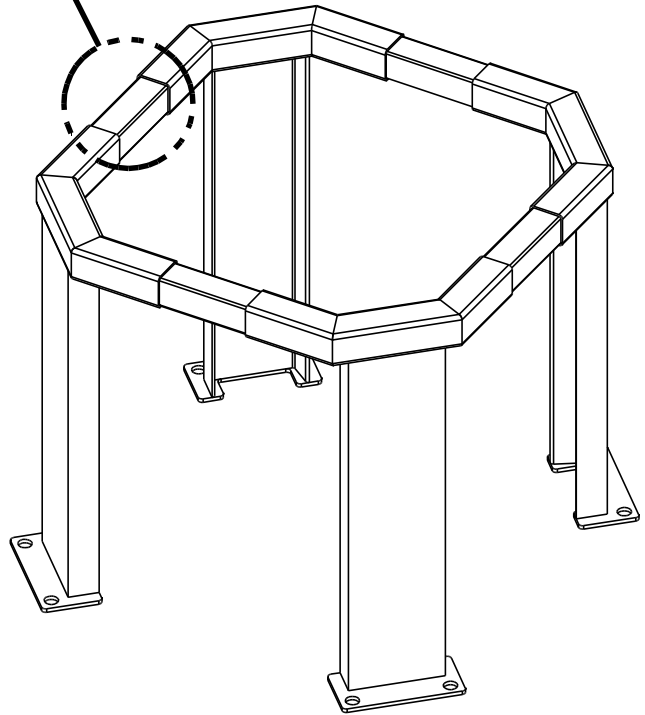

MODULAR GUARDS - RAILING SECTION

MG-R-12

STANDARD FEATURES

MODEL NUMBER: MG-R-12
 RAILING POST
 CAPACITY: N/A
 OVERALL LENGTH: 152"
 USABLE LENGTH: 144"
 RAILING POST: 2 1/2 x 2 1/2 SQUARE TUBE
 COLOR: SAFETY YELLOW