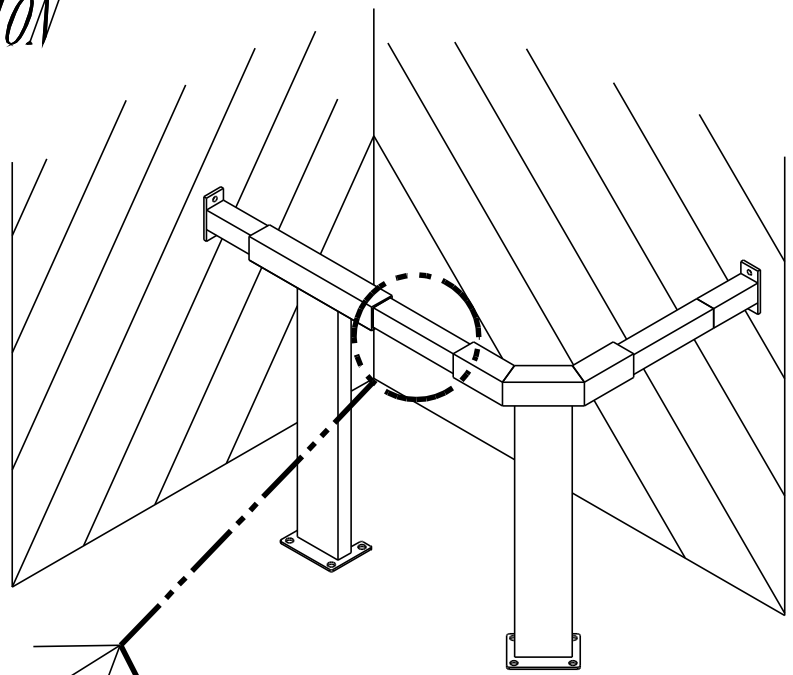

MODULAR GUARDS - RAILING SECTION

MG-R-12

STANDARD FEATURES

MODEL NUMBER: MG-R-12
 RAILING POST
 CAPACITY: N/A
 OVERALL LENGTH: 152"
 USABLE LENGTH: 144"
 RAILING POST: 2 1/2 x 2 1/2 SQUARE TUBE
 COLOR: SAFETY YELLOW