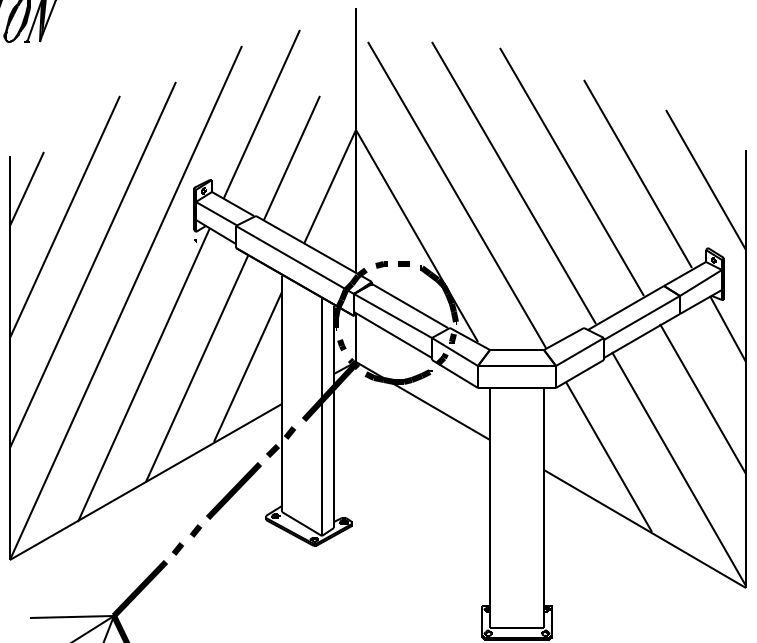

MODULAR GUARDS - RAILING SECTION

MG-R-8

STANDARD FEATURES

MODEL NUMBER: MG-R-8
 RAILING POST
 CAPACITY: N/A
 OVERALL LENGTH: 102"
 USABLE LENGTH: 98"
 RAILING POST: 2 1/2 x 2 1/2 SQUARE TUBE
 COLOR: SAFETY YELLOW