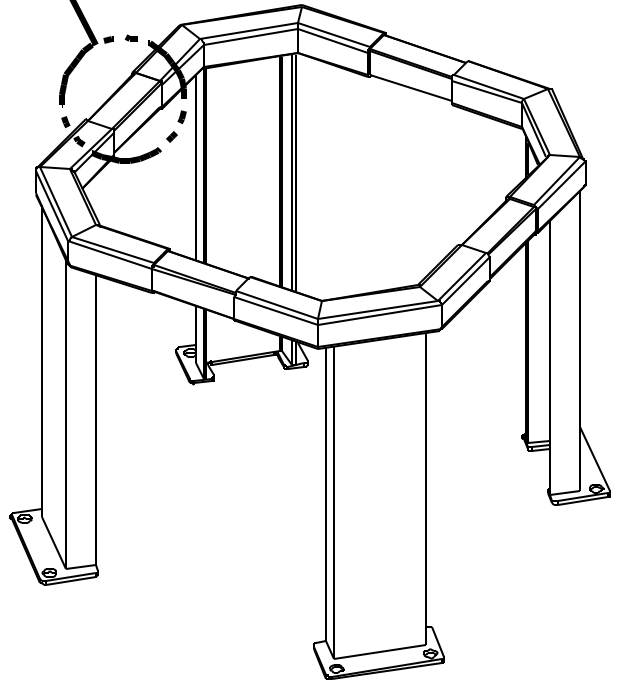

MODULAR GUARDS - RAILING SECTION

MG-R-8

STANDARD FEATURES

MODEL NUMBER: MG-R-8
 RAILING POST
 CAPACITY: N/A
 OVERALL LENGTH: 102"
 USABLE LENGTH: 98"
 RAILING POST: 2 1/2 x 2 1/2 SQUARE TUBE
 COLOR: SAFETY YELLOW