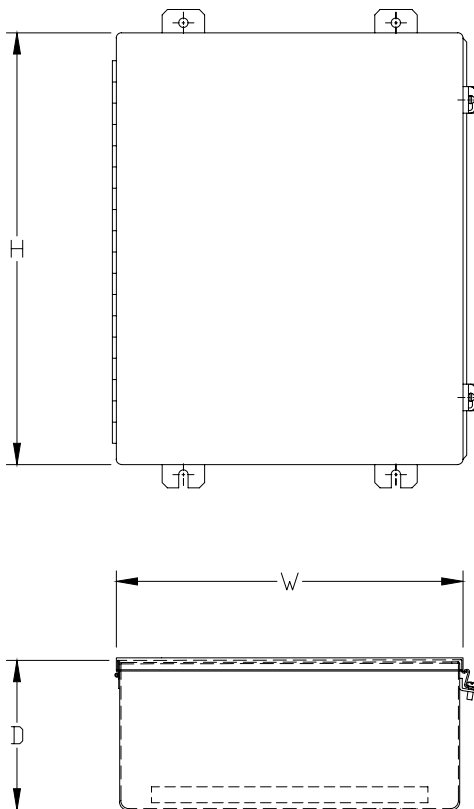

## Dimensions

SUBPANEL  
(ORDER  
SEPARATELY)

## Dimensions

NOTE:  
SUBPANELS LARGER THAN  
20 X 20 HAVE (2) 0.31"  
GROUND HOLES.

Note: Perforated panels have 0.13in [3 mm] diameter holes at 0.25 in [6 mm] spacing.

Notes: Dimensions in inches [millimeters].

Letters in table correspond to letters on dimensional drawing.

Disconnect enclosures will be up to 2 in [51 mm] wider than width dimensions in this table.