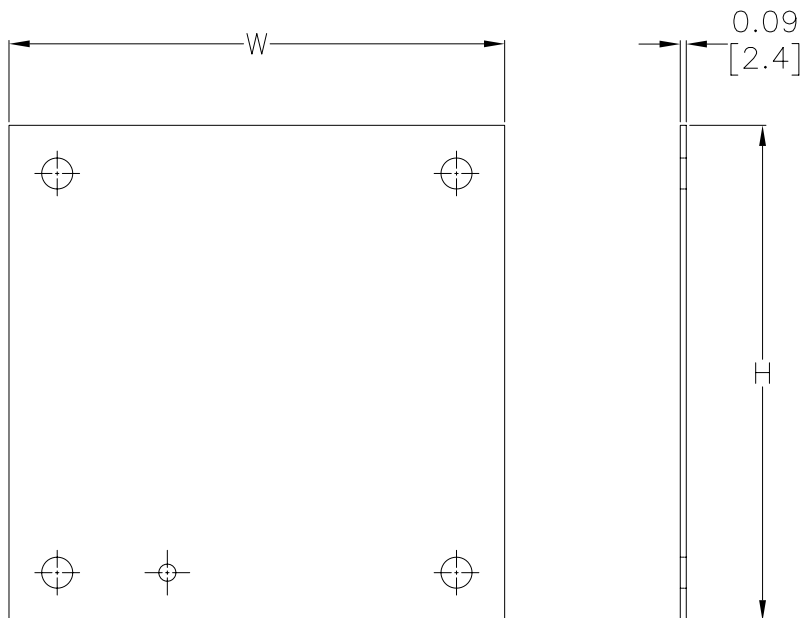

Notes: Subpanels must be ordered separately.

Dimensions in inches [millimeters].

Letters in table correspond to letters on dimensional drawings.

## Dimensions

NOTE:  
SUBPANELS LARGER THAN  
20 X 20 HAVE (2) 0.31"  
GROUND HOLES.

Note: Perforated panels have 0.13in [3 mm] diameter holes at 0.25 in [6 mm] spacing.

Notes: Dimensions in inches [millimeters].

Letters in table correspond to letters on dimensional drawing.

Disconnect enclosures will be up to 2 in [51 mm] wider than width dimensions in this table.